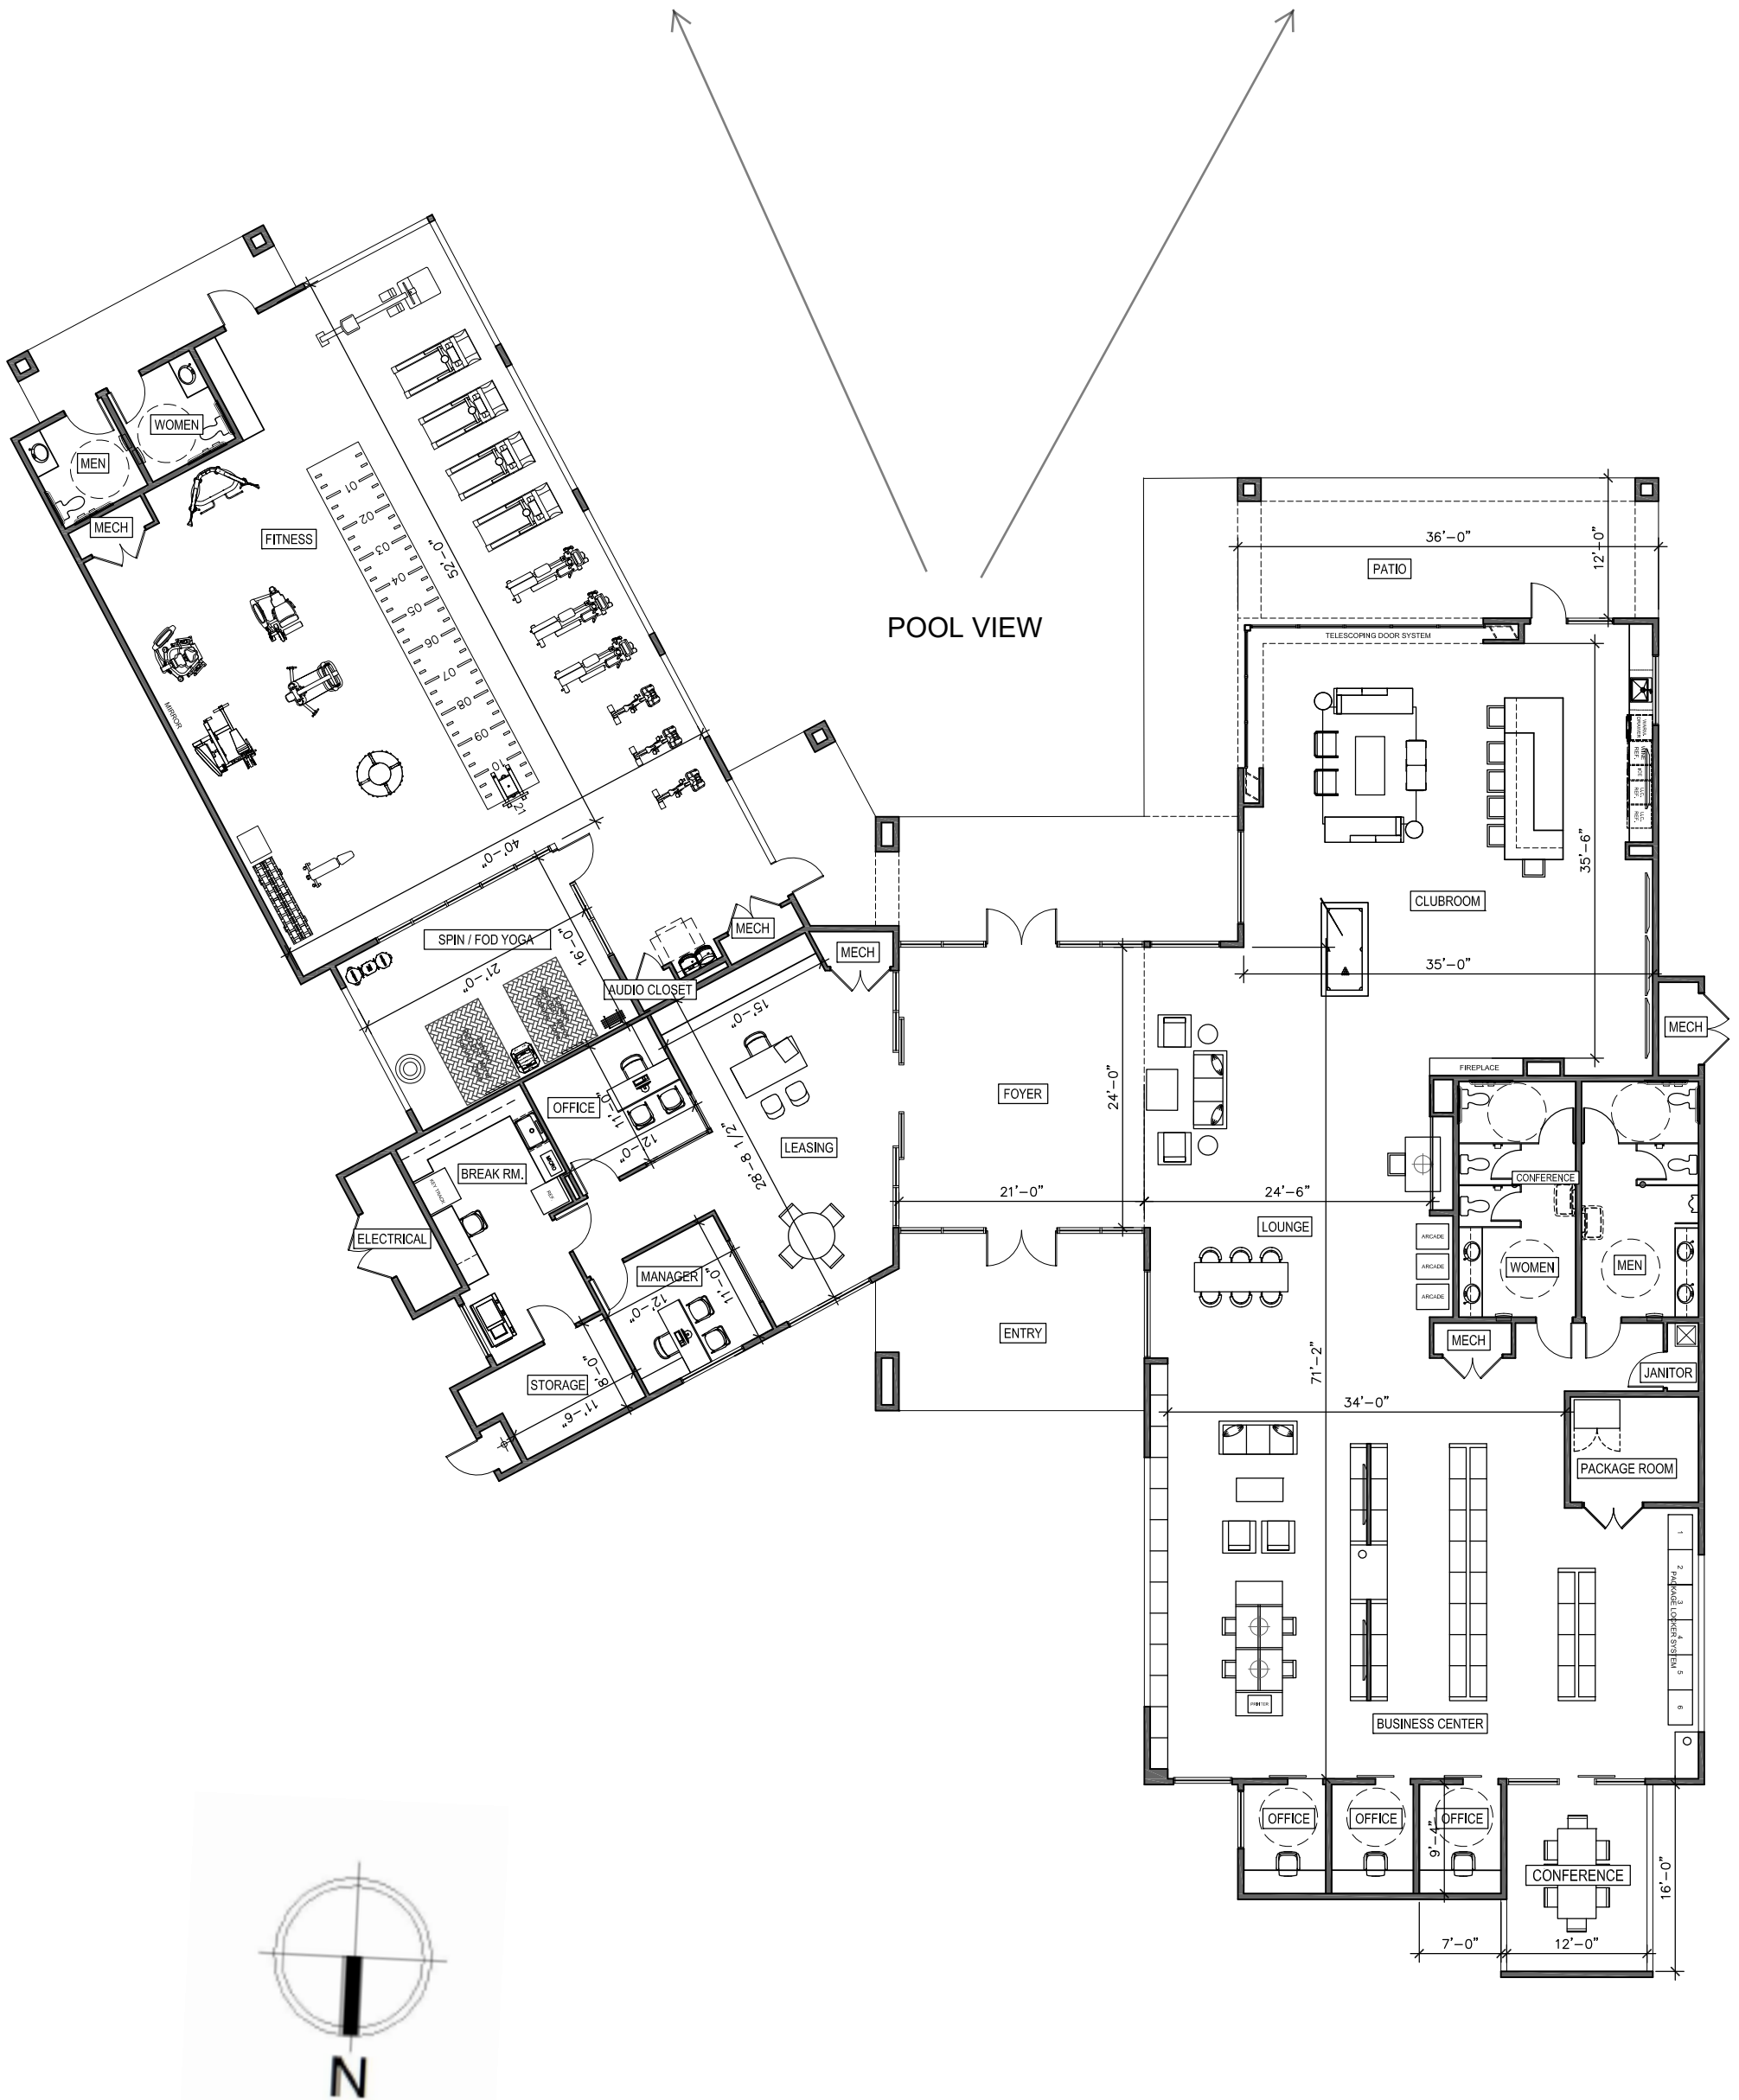

**THE ONE AT GLENDALE SITE PLAN** 6-21-22 N.T.S.

10895 S.F. GROSS UNDER ROOF  
8948 S.F. NET A/C

**THE ONE AT GLENDALE CLUBHOUSE PLAN** 6-21-22 N.T.S.